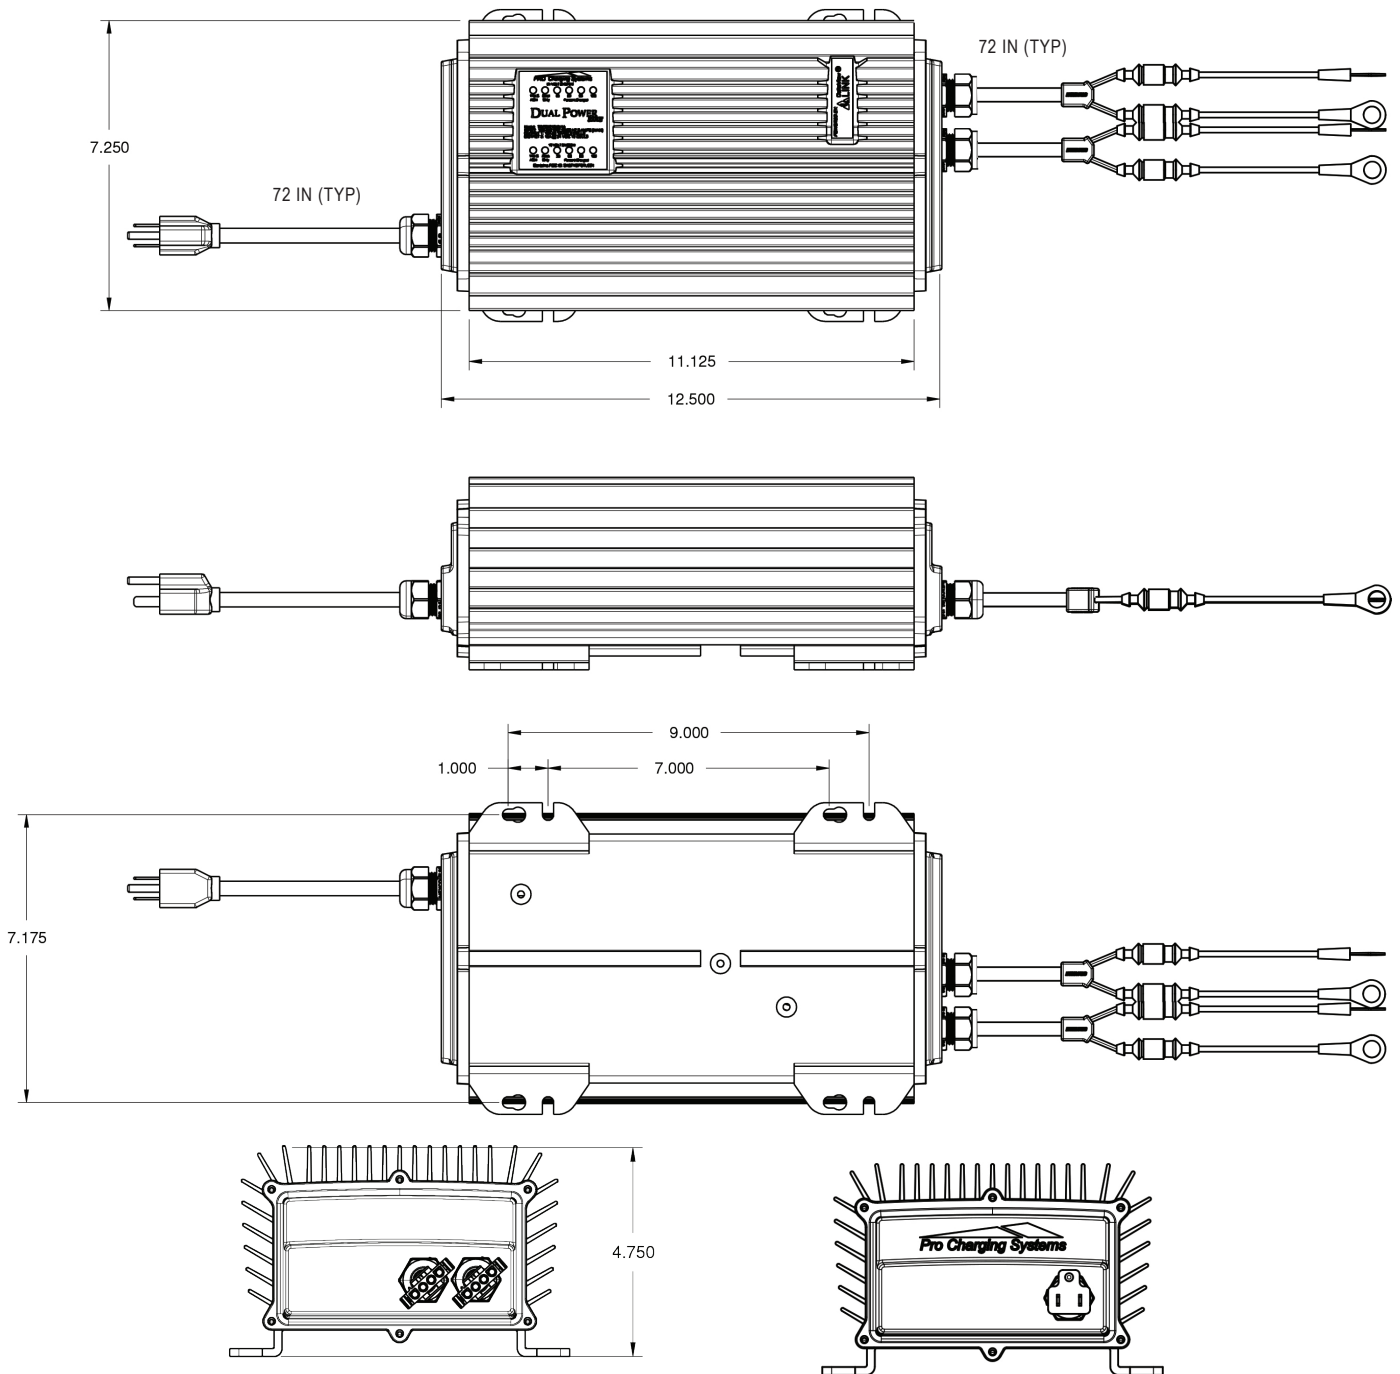

Dual Power Spec Sheet

Pro Charging Systems high frequency chargers have a smaller footprint and lighter weight than our transformer based chargers. For more details contact PCS at 866.755.8399.

Part Number: DP36/12 (36V & 12V Dual Output)

- 12.5" x 7.25" x 4.75"
- 12 POUNDS
- 800 WATT PLATFORM
- INPUT: 85-265 VAC 50-60 HZ
- IP67 IP68 PENDING
- UL 1564, CE
- 89% OVERALL EFFICIENCY
- .98 POWER FACTOR
- DELIVERABLE AS SINGLE OUTPUT OR DUAL OUTPUT
- BTLE COMMUNICATION VIA ANDROID AND iOS APP
- CANbus OPTION (J1939/NMEA2000)
- FIELD BOOTLOADABLE FIRMWARE VIA BTLE