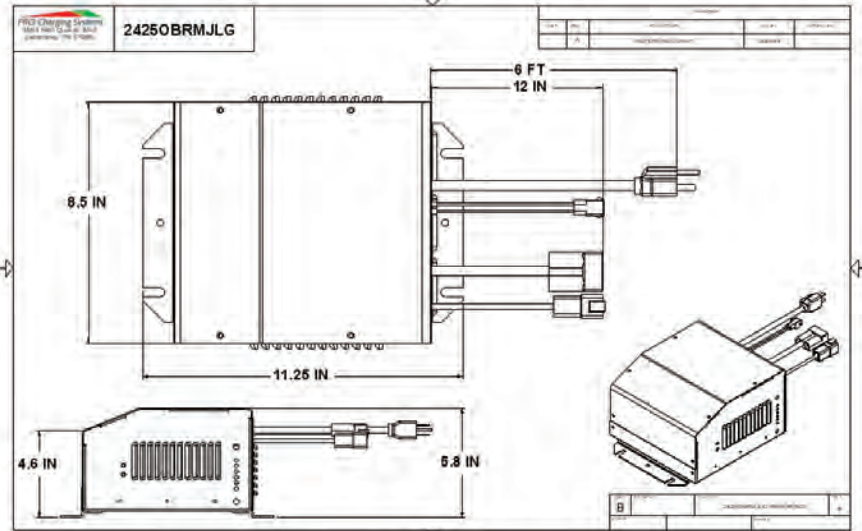

2425OBRMLIFT 24 Volt 25 Amps
 Fits: Genie, Skyjack, Snorkel, and Etc.

2425OBRMJLG 24 Volt 25 Amp
 Fits: JLG
 (Includes Deutsch connector for remote battery display)

2425OBRMCELL 24 Volt 25 Amps
 Fits: Battery packs for selected lift equipment