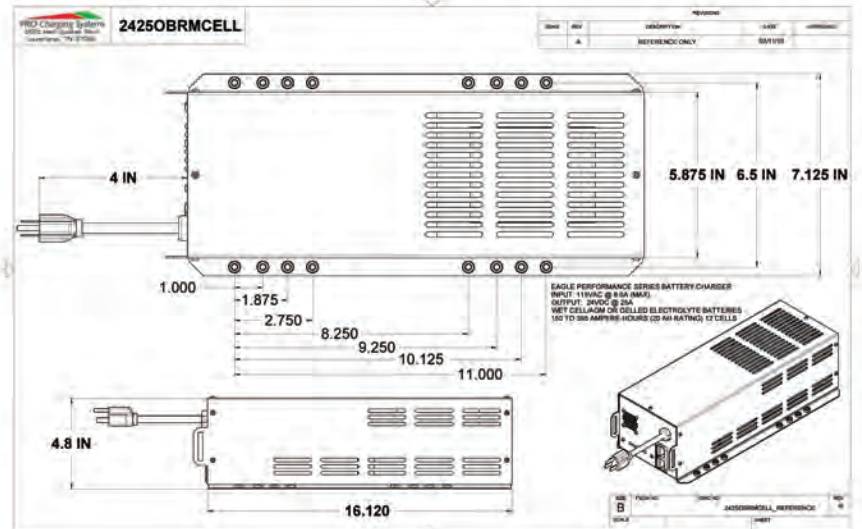

2425OBRMLIFT 24 Volt 25 Amps
 Fits: Genie, Skyjack, Snorkel, and Etc.

2425OBRMJLG 24 Volt 25 Amp
 Fits: JLG
 (Includes Deutsch connector for remote battery display)

2425OBRMCELL 24 Volt 25 Amps
 Fits: Battery packs for selected lift equipment