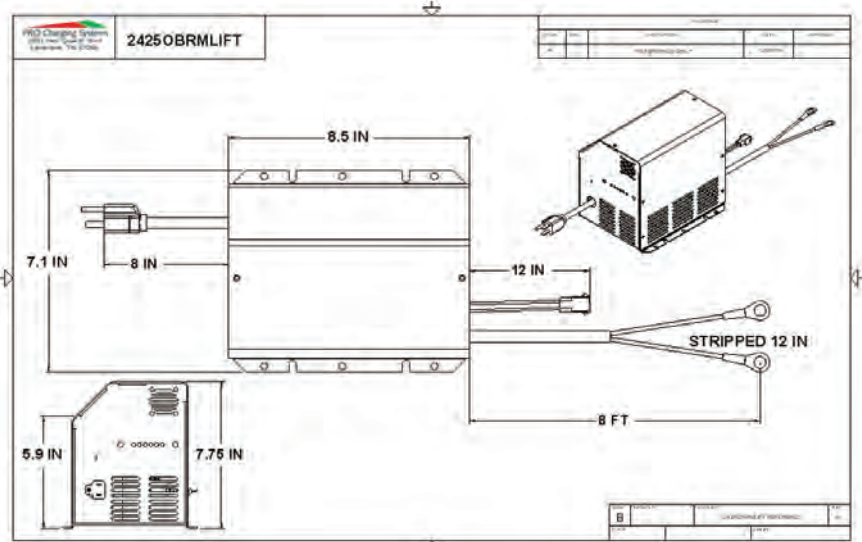

Several "Plug 'N Play" Connector Options Are Available For The Eagle Performance Series.