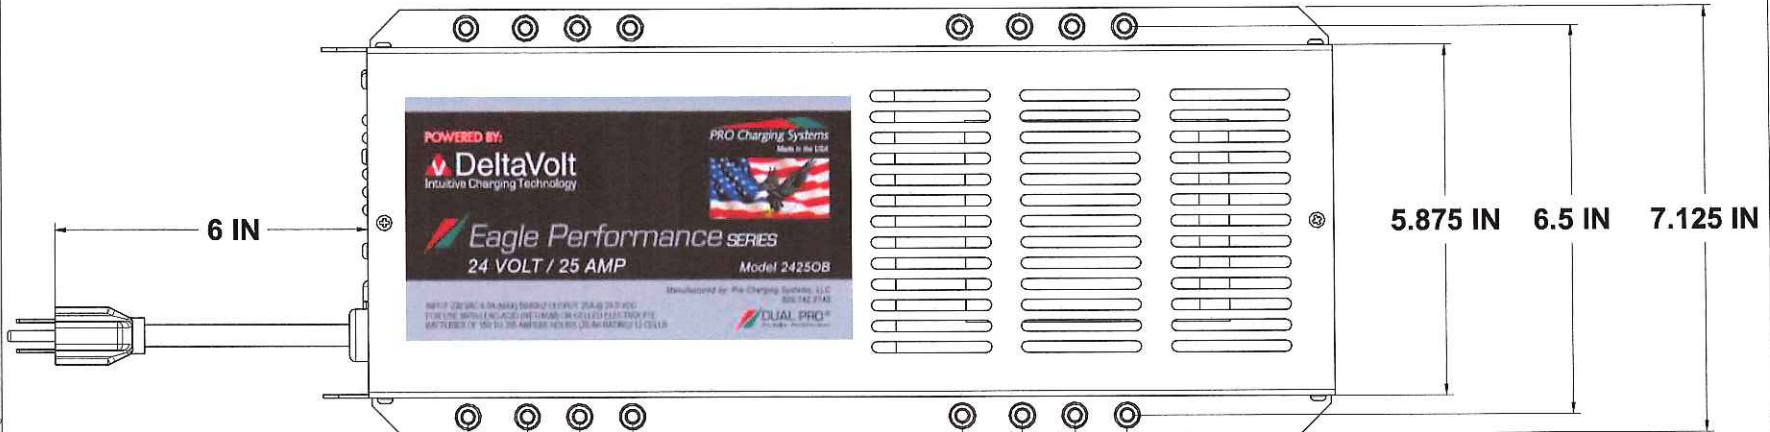

PRO Charging Systems
 1551 Hill Country Blvd
 Laverne, TN 37086

i2420OBRMBPT / i2425OBRMBPT BATTERY PACK UNIT

REVISIONS				
ZONE	REV	DESCRIPTION	DATE	APPROVED
	A	REFERENCE ONLY	01/19/11	

EAGLE PERFORMANCE SERIES BATTERY CHARGER
 INPUT: (2425)115VAC @ 8.0A (MAX)-(2420 7.0 MAX)
 OUTPUT: (2425) 24VDC @ 25A - (2420 20A)
 WET CELL/AGM OR GELLED ELECTROLYTE BATTERIES
 150 TO 395 AMPERE-HOURS (20 AH RATING) 12 CELLS

SIZE B	FSCM NO.	DWG NO. EAGLE PERFORMANCE OBRMBPT	REV A
SCALE		SHEET	