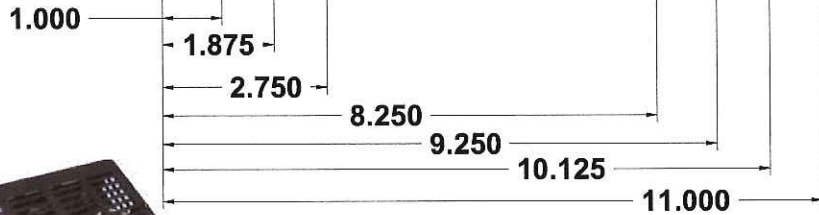

PRO Charging Systems
 1551 Hill Country Blvd
 Laverne, TN 37086

i2420OBRMBPT / i2425OBRMBPT BATTERY PACK UNIT

REVISIONS				
ZONE	REV	DESCRIPTION	DATE	APPROVED
	A	REFERENCE ONLY	01/19/11	

EAGLE PERFORMANCE SERIES BATTERY CHARGER
 INPUT: (2425)115VAC @ 8.0A (MAX)-(2420 7.0 MAX)
 OUTPUT: (2425) 24VDC @ 25A - (2420 20A)
 WET CELL/AGM OR GELLED ELECTROLYTE BATTERIES
 150 TO 395 AMPERE-HOURS (20 AH RATING) 12 CELLS

SIZE B	FSCM NO.	DWG NO. EAGLE PERFORMANCE OBRMBPT	REV A
SCALE		SHEET	