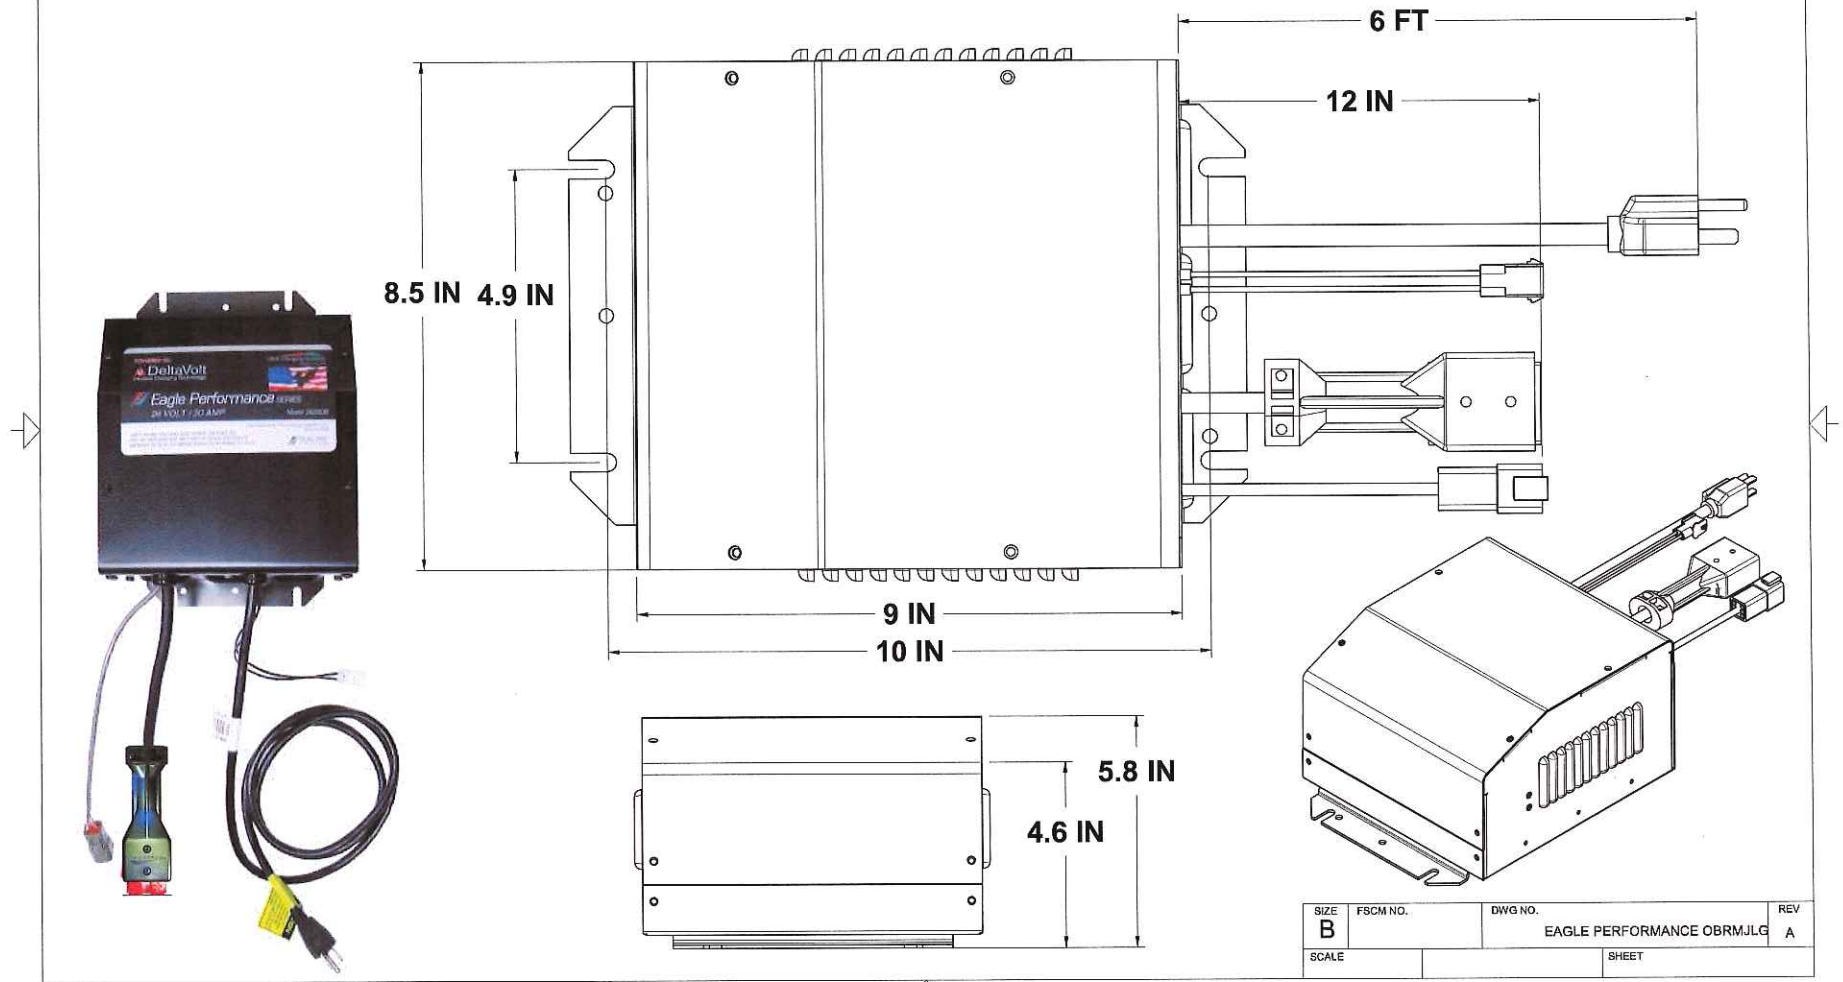

**i2420OBRMJLG / i2425OBRMJLG**  
**JLG ES SERIES (GENERATION 3)**

REVISIONS				
ZONE	REV	DESCRIPTION	DATE	APPROVED
	A	REFERENCE ONLY	01/18/11	

SIZE <b>B</b>	FSCM NO.	DWG NO.	REV <b>A</b>
SCALE	EAGLE PERFORMANCE OBRMJLG		SHEET